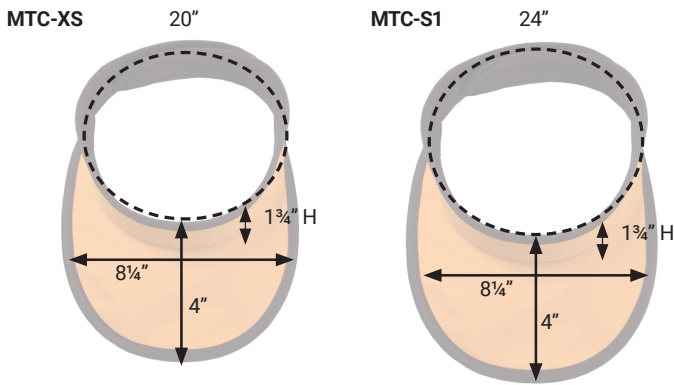

Magnetic Thyroid Collar

MTC

- Comfortable fit
- Large coverage area
- Optional monogram
- Optional KTC attachment

Dimensions | Hook and Loop Closures & Magnetic Closures

Model Number	Description
MTC	Magnetic Thyroid Collar
Size	X-Small, Standard, Medium
Colors	All
Core	Lightweight Lead KIARMOR Bi-Layer Low Lead KIARMOR Bi-Layer Lead-Free
Protection	.25mm LE, .35 mm LE, .50mm LE
Closure	Magnet
Fabric	Revolution or Classic
Monogram	Block or <i>Script</i>

Model Number	Description
MTC-XS	Magnetic Thyroid Collar, Size X-Small, Magnetic Closure
MTC-S1	Magnetic Thyroid Collar, Size Standard, Magnetic Closure
MTC-M1	Magnetic Thyroid Collar, Size Medium, Magnetic Closure