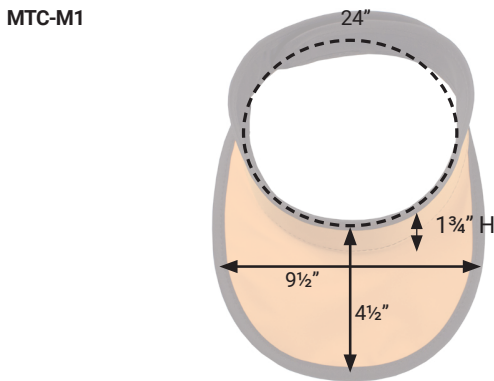

Magnetic Thyroid Collar

MTC

- Comfortable fit
- Large coverage area
- Optional monogram
- Optional KTC attachment

Dimensions | Hook and Loop Closures & Magnetic Closures

Model Number	Description
MTC	Magnetic Thyroid Collar
Size	X-Small, Standard, Medium
Colors	All
Core	Lightweight Lead KIARMOR Bi-Layer Low Lead KIARMOR Bi-Layer Lead-Free
Protection	.25mm LE, .35 mm LE, .50mm LE
Closure	Magnet
Fabric	Revolution or Classic
Monogram	Block or <i>Script</i>

Model Number	Description
MTC-XS	Magnetic Thyroid Collar, Size X-Small, Magnetic Closure
MTC-S1	Magnetic Thyroid Collar, Size Standard, Magnetic Closure
MTC-M1	Magnetic Thyroid Collar, Size Medium, Magnetic Closure