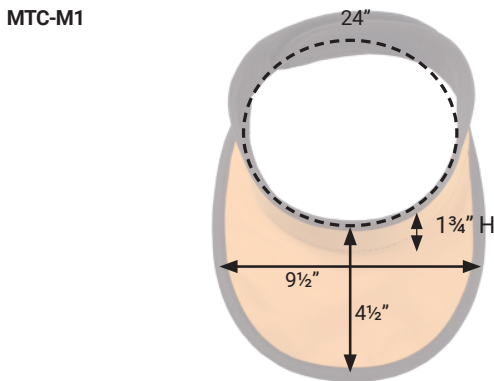

Magnetic Thyroid Collar

MTC

- Comfortable fit
- Large coverage area
- Optional monogram
- Optional KTC attachment

Dimensions | Hook and Loop Closures & Magnetic Closures

Model Number	Description
MTC	Magnetic Thyroid Collar
Size	X-Small, Standard, Medium
Colors	All
Core	Lightweight Lead KIARMOR Bi-Layer Low Lead KIARMOR Bi-Layer Lead-Free
Protection	.25mm LE, .35 mm LE, .50mm LE
Closure	Magnet
Fabric	Revolution or Classic
Monogram	Block or <i>Script</i>

Model Number	Description
MTC-XS	Magnetic Thyroid Collar, Size X-Small, Magnetic Closure
MTC-S1	Magnetic Thyroid Collar, Size Standard, Magnetic Closure
MTC-M1	Magnetic Thyroid Collar, Size Medium, Magnetic Closure