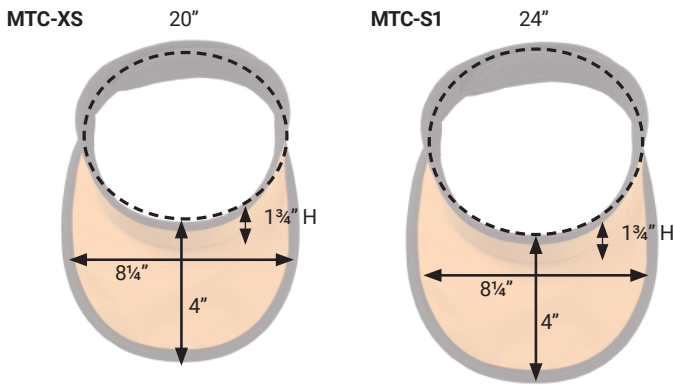

Magnetic Thyroid Collar

MTC

- Comfortable fit
- Large coverage area
- Optional monogram
- Optional KTC attachment

Dimensions | Hook and Loop Closures & Magnetic Closures

Model Number	Description
MTC	Magnetic Thyroid Collar
Size	X-Small, Standard, Medium
Colors	All
Core	Lightweight Lead KIARMOR Bi-Layer Low Lead KIARMOR Bi-Layer Lead-Free
Protection	.25mm LE, .35 mm LE, .50mm LE
Closure	Magnet
Fabric	Revolution or Classic
Monogram	Block or <i>Script</i>

Model Number	Description
MTC-XS	Magnetic Thyroid Collar, Size X-Small, Magnetic Closure
MTC-S1	Magnetic Thyroid Collar, Size Standard, Magnetic Closure
MTC-M1	Magnetic Thyroid Collar, Size Medium, Magnetic Closure